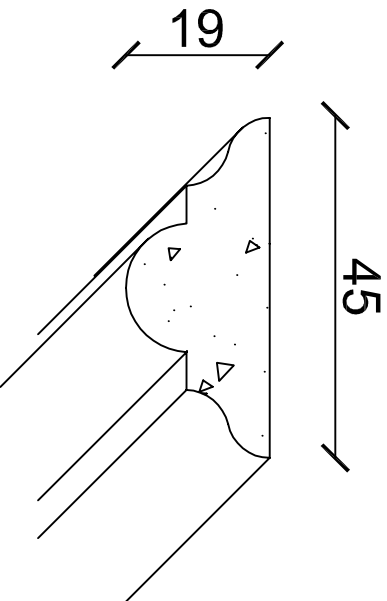

A5

PM 14 - VICTORIAN

ARISTOCAST ORIGINALS

LIMITED
2 WARDESEND ROAD, SHEFFIELD, S6 1RQ

TEL: (0114) 232 7018

FAX: (0114) 234 4885