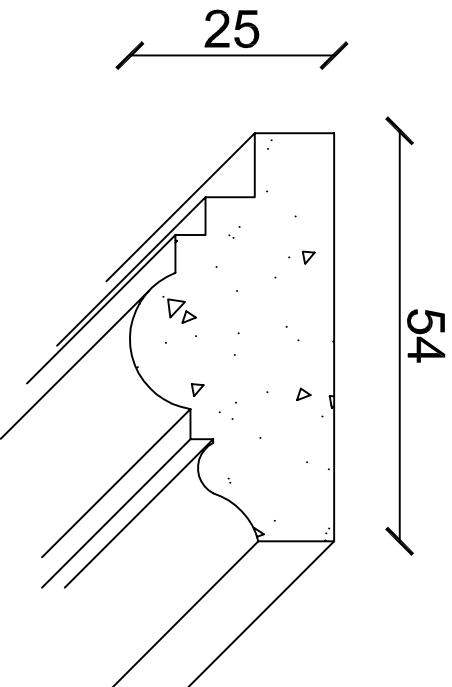

**A5**

**PM 8 - STRAIGHT RUN**

**ARISTOCAST ORIGINALS**

LIMITED  
2 WARROSEND ROAD, SHEFFIELD, S6 1RQ  
TEL: (0114) 232 7018 FAX: (0114) 234 4885