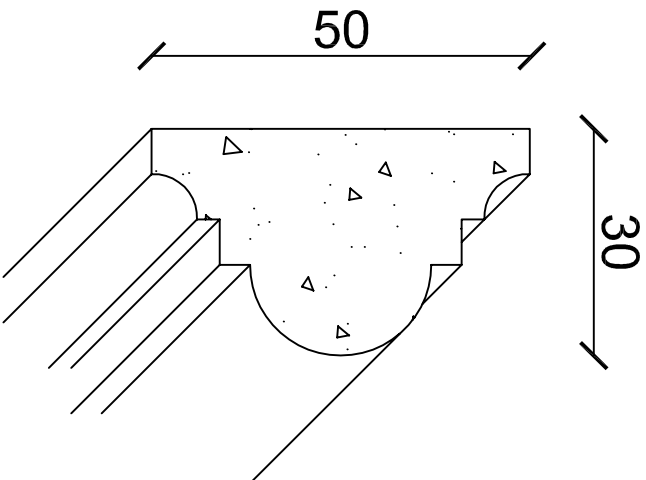

**A5**

**TM 26 - MEREWORTH**

**ARISTOCAST ORIGINALS**

LIMITED  
2 WARROSEND ROAD, SHEFFIELD, S6 1RQ  
TEL: (0114) 232 7018 FAX: (0114) 234 4885