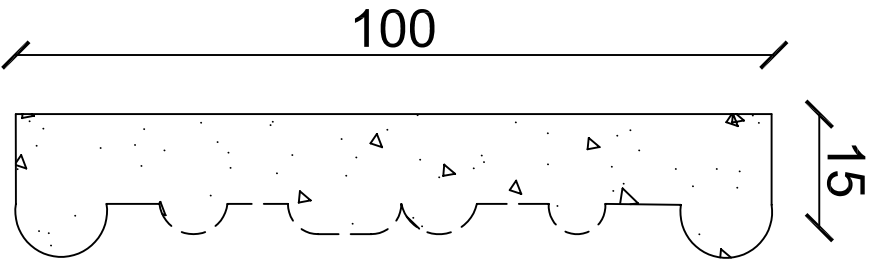

A5

TM 46 - NEPTUNE

ARISTOCAST ORIGINALS

LIMITED

2 WARDESEND ROAD, SHEFFIELD, S6 1RQ

TEL: (0114) 232 7018

FAX: (0114) 234 4885