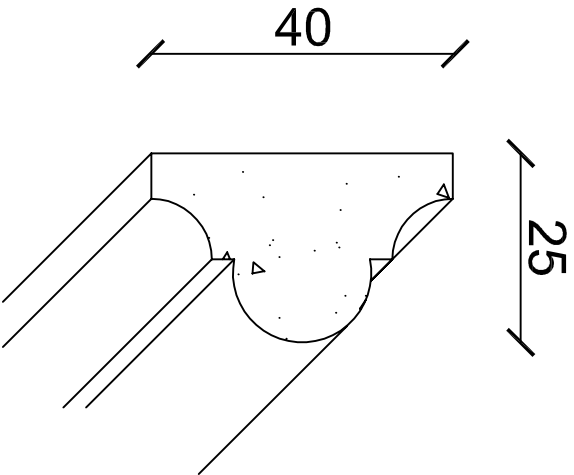

A5

TM 48 - ELMER

ARISTOCAST ORIGINALS

LIMITED
2 WARROSEND ROAD, SHEFFIELD, S6 1RQ

TEL: (0114) 232 7018

FAX: (0114) 234 4885