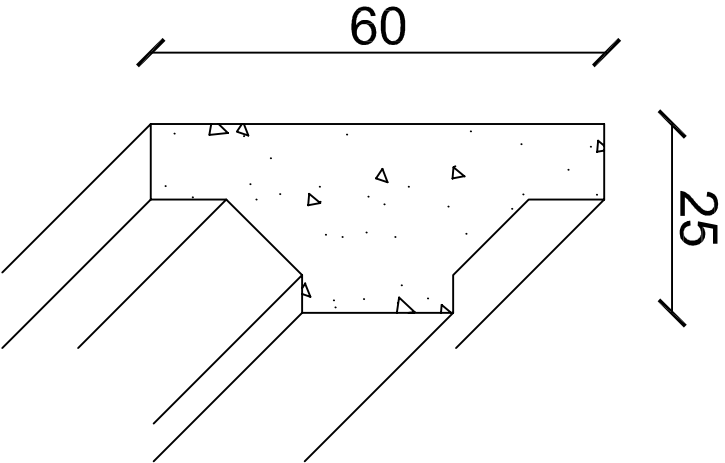

A5

TM 38 - EATON

ARISTOCAST ORIGINALS

LIMITED
2 WARROSEND ROAD, SHEFFIELD, S6 1RQ
TEL: (0114) 232 7018 FAX: (0114) 234 4885