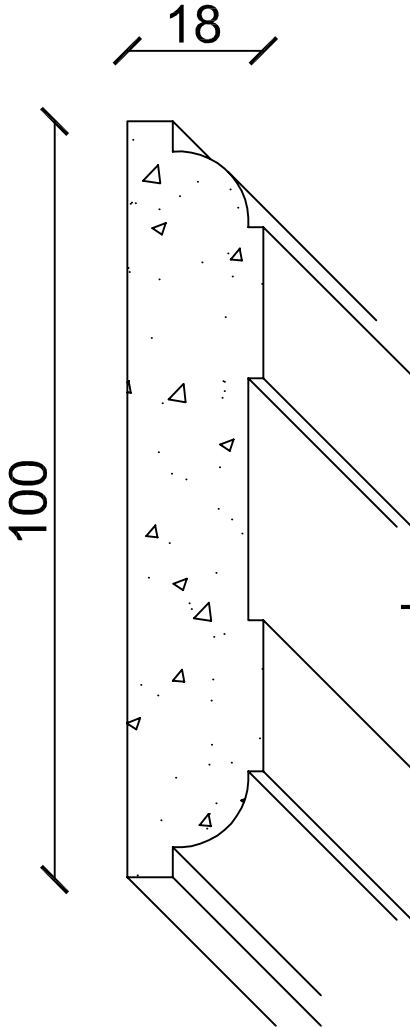

**A5**

**TM 40 - LOWTHER**

**ARISTOCAST ORIGINALS**  
LIMITED  
2 WARSEND ROAD, SHEFFIELD, S6 1RQ  
TEL: (0114) 232 7018      FAX: (0114) 234 4885